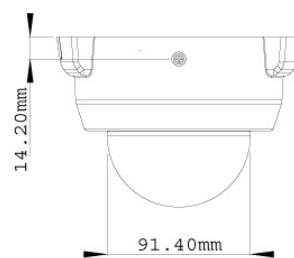

Hard-Ceiling Mount