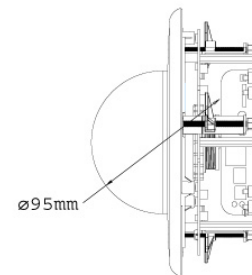

In-Ceiling Mount