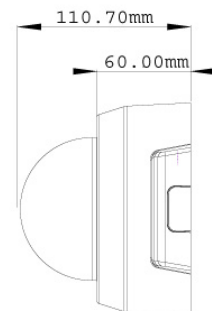

Hard-Ceiling Mount