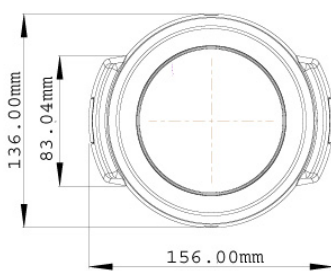

Hard-Ceiling Mount