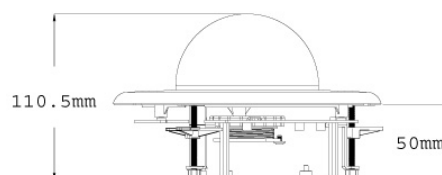

In-Ceiling Mount