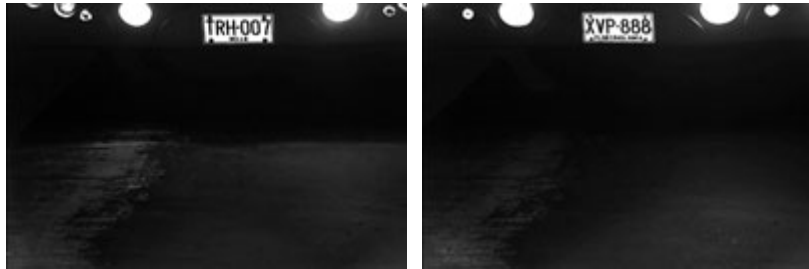

## GV-LPR CAM 20A ANPR Camera

### INTRODUCTION

The GV-LPR CAM gives a 570TVL high-contrast license plate recognition video to the GV-LPR software that identifies license plates. The camera features 24 high-efficient LEDs for an illumination range of 30 meters / 98.43 feet. The camera also features a weather-sealed IP66-compliant housing with the heater and blower inside.

### KEY FEATURES

- Built-in powerful IR LED illuminator
- Built-in always-on blower
- Weatherproof (IP66 standard)
- Sun-shield

### Specifications

Models		GV-LPR CAM 20M EIA DC 12V	GV-LPR CAM 20M CCIR DC 12V
<b>Camera</b>			
Sensor		1/3" B/W Exview CCD	
Resolution		570 TVL	
Video Standard		NTSC	PAL
Min. Illumination	Color	N/A	N/A
	B/W	N/A	N/A
	IR ON	0 Lux	0 Lux
Shutter Speed		Automatic, Fixed (1/60 ~ 1/100000; Deault 1/500)	
White Balance		AWB	
Image Setting		Brightness, Contrast, Saturation, Sharpness, Gamma, White Balance, Flicker-less, Image Orientation, Shutter Speed	
<b>IR LAMP</b>			
LED Quantity		24 High-efficient LEDs	
IR Distance		18 m / 59.06 ft (optimal) 20 ± 5m / 65.62 ± 16.40 ft	
Illumination View Angle		30°	
Illuminator Life		25,000 hrs	